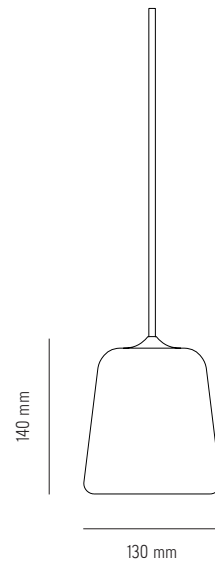

NEW WORKS.

Product Fact Sheet - Lighting - Material Pendant The Originals

Specifications

Product Name	Material Pendant
Designer	Nørgaard & Kechayas
Year	2019
Category	Lighting
Type	Pendant
Material	Material shade, powder coated aluminium fitting
Colour/Variant	Natural Cork, Mixed Cork, Natural Oak, Smoked Oak, Light Grey Concrete, Dark Grey Concrete, Black Marble, White Marble, Terracotta, Yellow Steel
Product Dimensions	H: 140 X Ø: 130 mm
Packaging Dimensions	H: 180 X W: 170 X D: 292 mm
Cord	PVC, 2900 mm - Fitting w. White inner Shade/reflector and standard canopy and mounting kit.
Weight	//
Weight (incl. Packaging)	//
Light Source	E14, Max 15W / LED Max 7W (220-240V~ 50/60 Hz)
Bulb	Not Included
Certification	CE, Class II, IP20
County of origin	China
Master packaging	1