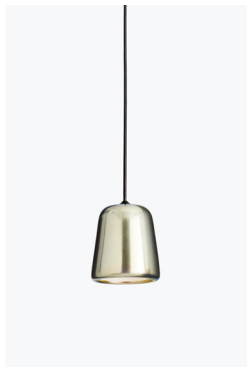

NEW WORKS.

Product Fact Sheet - Lighting - Material Pendant The Originals

Material Pendant The Originals

Nørgaard & Kechayas

With the Material Pendant being our most popular product since day one, we are more than excited to extend this strikingly minimalist range. The introduction of the Material Table Lamp and Material Wall Lamp allows you to bring the beauty of natural materials into every room of the house. Both products feature a pivoting head for added function, and a sleek black frame that places your chosen material front and centre. From the warmth of mixed cork and terracotta, to the textural concrete finish, the Material series is perfect for those intimate settings

White Marble

Light Grey Concrete

Dark Grey Concrete

Terracotta

Yellow Steel

NEW WORKS.

Product Fact Sheet - Lighting - Material Pendant, The New Edition

Material Pendant, The New Edition *Nørgaard & Kechayas*

With the Material Pendant being our most popular product since day one, we are more than excited to extend this strikingly minimalist range. The introduction of the Material Table Lamp and Material Wall Lamp allows you to bring the beauty of natural materials into every room of the house. Both products feature a pivoting head for added function, and a sleek black frame that places your chosen material front and centre. From the warmth of mixed cork and terracotta, to the textural concrete finish, the Material series is perfect for those intimate settings