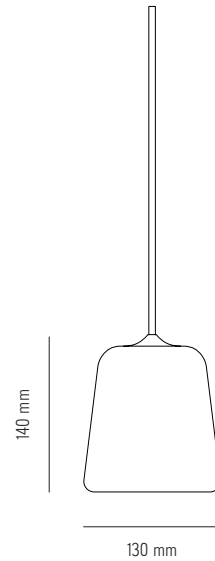

NEW WORKS.

Product Fact Sheet - Lighting - Material Pendant The Originals

Specifications

Product Name	Material Pendant
Designer	Nørgaard & Kechayas
Year	2019
Category	Lighting
Type	Pendant
Material	Material shade, powder coated aluminium fitting
Colour/Variant	Natural Cork, Mixed Cork, Natural Oak, Smoked Oak, Light Grey Concrete, Dark Grey Concrete, Black Marble, White Marble, Terracotta, Yellow Steel
Product Dimensions	H: 140 X Ø: 130 mm
Packaging Dimensions	H: 180 X W: 170 X D: 292 mm
Cord	PVC, 2900 mm - Fitting w. White inner Shade/reflector and standard canopy and mounting kit.
Weight	//
Weight (incl. Packaging)	//
Light Source	E14, Max 15W / LED Max 7W (220-240V~ 50/60 Hz)
Bulb	Not Included
Certification	CE, Class II, IP20
County of origin	China
Master packaging	1

Specifications

Product Name	Material Pendant
Designer	Nørgaard & Kechayas
Year	2019
Category	Lighting
Type	Pendant
Material	Marble shade w. powder coated aluminium and steel base
Colour/Variant	Black Base w. White Marble, white Opal Glass or Stainless Steel
Product Dimensions	H: 140 X Ø: 130 mm
Packaging Dimensions	H: 180 X W: 170 X D: 292 mm
Cord	Black PVC, 2900 mm
Weight	1,85 kg
Weight (incl. Packaging)	2,1 kg
Light Source	E14, Max 15W / LED Max 7W (220-240~ 50/60 Hz)
Bulb	Not Included
Certification	CE, Class II, IP20
County of origin	China
Master packaging	1