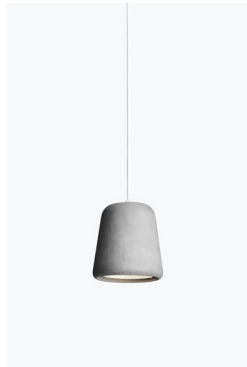

Light Grey Concrete